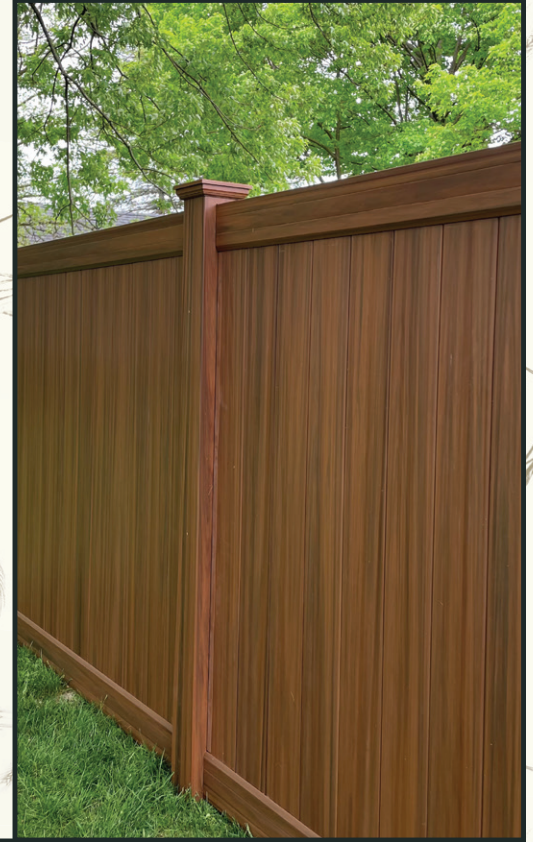

PRIVACY FENCING

Ranch Life fencing is made of the highest quality vinyl on the market. Not only will you get a beautiful fence that perfectly fits your property & budget, we guarantee our product & work with the Ranch Life Guarantee. You'll never need to worry about the longevity of your fence.

- Lifetime guarantee
- Unique styles & colors not available in box stores
- Maintenance free
- Made in the USA
- Will not warp, crack, bend, peel or droop
- Aluminum reinforced
- Custom designed, fabricated & installed for your unique property

info@ranchlife.com | 517.663.2350 | ranchlife.com